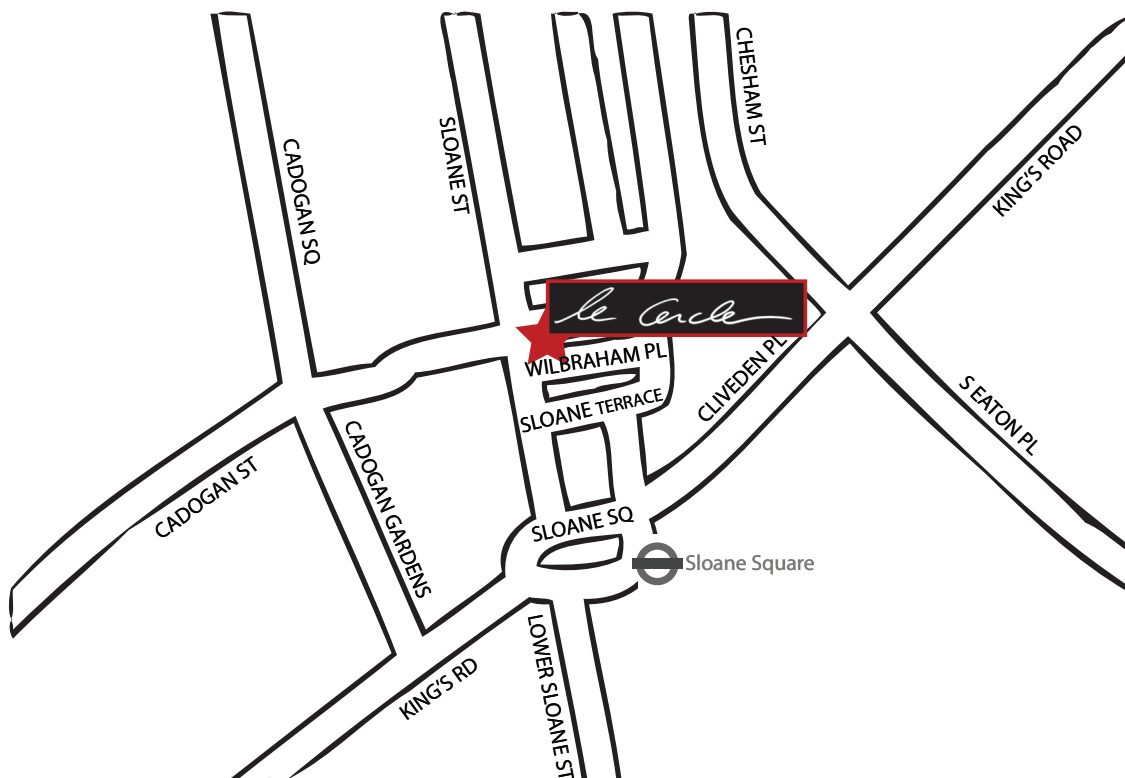

Le Cercle

Opening Times

Lunch
Tuesday - Saturday
12 noon - 3pm

Dinner
Tuesday - Saturday
6pm - 11pm

Le Cercle
1 Wilbraham Place
London
SW1X 9AE
Tel: 020 7901 9999
email: info@lecercle.co.uk